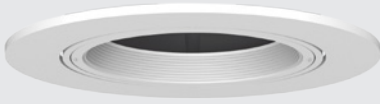

PIAZZO 6 ROUND TILT

RECESSED ROUND TILT
DOWNLIGHT LUMINAIRE

- Compatible with 100, 300 and 500 series LED modules
- Colour temperature options: 2700K, 3000K, 4000K, 5000K, tuneWHITE, WARM DIM
- Colour rendering index: 85 or 95
- Up to 50,000 hours L80 lamp life with LM80 tested LED chip packages
- Beam pattern options: 12°, 15°, 20°, 30°, 35°, 45°, 60° (depending on LED module)
- Luminous flux: 1400lm to 6500lm (depending on LED module)
- Supplied with non-dimmable or phase/0-10V/DALI dimmable LED driver
- 140mm cutout
- +/-30° gimbal tilt
- ATePS™ Automated Thermal Protection System
- ComfyEYE, reduced flicker percentage
- X-Beam, maximising light output ratio with converging optical lens
- Interchangeable LED module system
- Optional 40° linear lens, colour, light effect filters and honeycomb anti-glare louvre