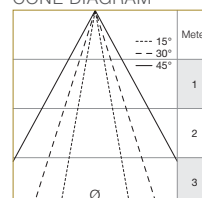

CONE DIAGRAM

Ø = DIAMETER

	E_{max} (lx)		
	15°	30°	45°
E (l²)	30983	12701	7925
Cone DØ (m)	0.30	0.60	0.85
E (l²)	7745.75	3175.25	1981.25
Cone DØ (m)	0.60	1.20	1.70
E (l²)	3443	1411	881
Cone DØ (m)	0.90	1.80	2.55

Correction Factor : 300P - f = 0.66