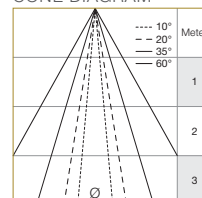

### DIMENSIONS (MM)

\*Displayed height measurements are for highest point of tilting.

100C/P : 123  
300P/500P : 173

(refer to module driver dimensions)

### 100 PRO

POLAR DIAGRAM

CONE DIAGRAM

Ø = DIAMETER

	E <sub>max</sub> (lx)			
	12°	20°	35°	60°
E (l <sup>2</sup> )	27565	10467	5990	1592
Cone DØ (m)	0.22	0.40	0.72	1.73
E (l <sup>2</sup> )	6891.25	2616.75	1497.5	398
Cone DØ (m)	0.44	0.80	1.44	3.46
E (l <sup>2</sup> )	3063	1163	666	177
Cone DØ (m)	0.66	1.20	2.16	5.19