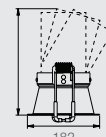

(refer to module driver dimensions)